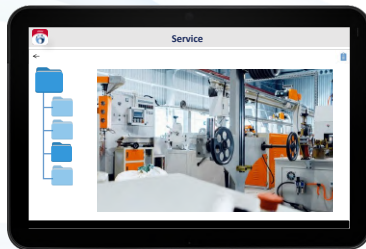

The data is uploaded to the cloud and available to the users.

**2** As soon as there is an Internet connection, all content is loaded in the VIEW app. Updated content is also synchronized in this way.

Users can also add their own data, which will be synchronized and available to other users (depending on the usage rights of each user).

... and can be viewed or presented.

Also possible: adding own files ...

... and sending files by e-mail

**Fields of application:**

- Presentation of product information during customer visits or at trade fairs
- Referring to technical data or instructions during service calls
- Sharing photos and videos from your own mobile device for use by all users of the team