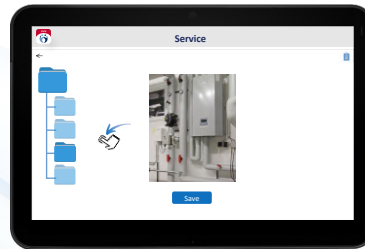

The data is uploaded to the cloud and available to the users.

**2** As soon as there is an Internet connection, all content is loaded in the VIEW app. Updated content is also synchronized in this way.

Users can also add their own data, which will be synchronized and available to other users (depending on the usage rights of each user).

... and can be viewed or presented.

Also possible: adding own files ...

... and sending files by e-mail

**Fields of application:**

- Presentation of product information during customer visits or at trade fairs
- Referring to technical data or instructions during service calls
- Sharing photos and videos from your own mobile device for use by all users of the team